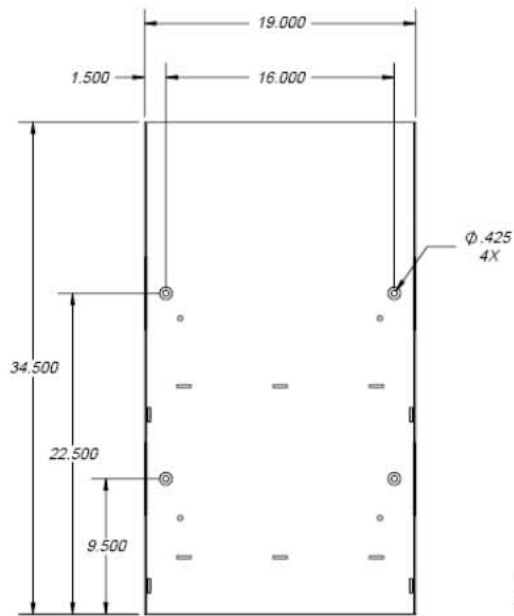

# diagrams & dimensions

## DVDC500 Express Shelf

*Mounting Hole Position  
Shelf Is Removed In This View*

*Shelf Located In Wall Mount Position*

*Shelf Located In Pass Through Position*

**dVault Company, Inc. • 9800 Mount Pyramid Court • Fourth Floor • Englewood, Colorado • 80112**  
**Phone: (720) 895-1908 • Fax: (720) 895-1909 • World Wide Web: <http://www.dvault.com>**