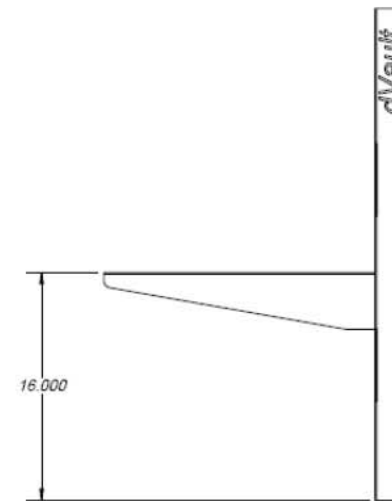

# diagrams & dimensions

## DVDC500 Express Shelf

*Mounting Hole Position  
Shelf Is Removed In This View*

*Shelf Located In Wall Mount Position*

*Shelf Located In Pass Through Position*

**dVault Company, Inc. • 9800 Mount Pyramid Court • Fourth Floor • Englewood, Colorado • 80112**  
**Phone: (720) 895-1908 • Fax: (720) 895-1909 • World Wide Web: <http://www.dvault.com>**