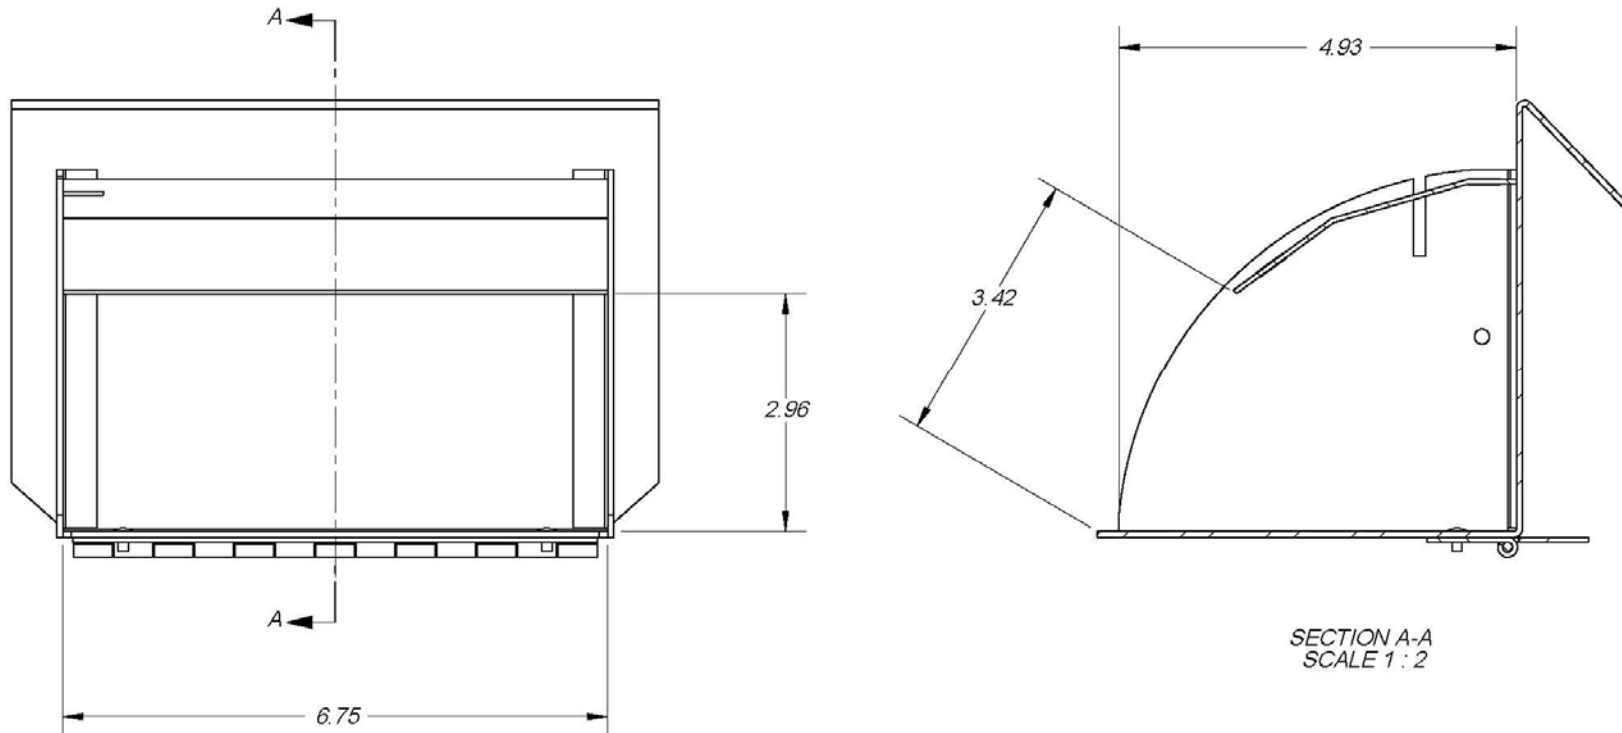

diagrams & dimensions

DVDC0073-80 Drop Chute Door Dimensions

dVault Company, Inc. • 9800 Mount Pyramid Court • Fourth Floor • Englewood, Colorado • 80112
Phone: (720) 895-1908 • Fax: (720) 895-1909 • World Wide Web: <http://www.dvault.com>